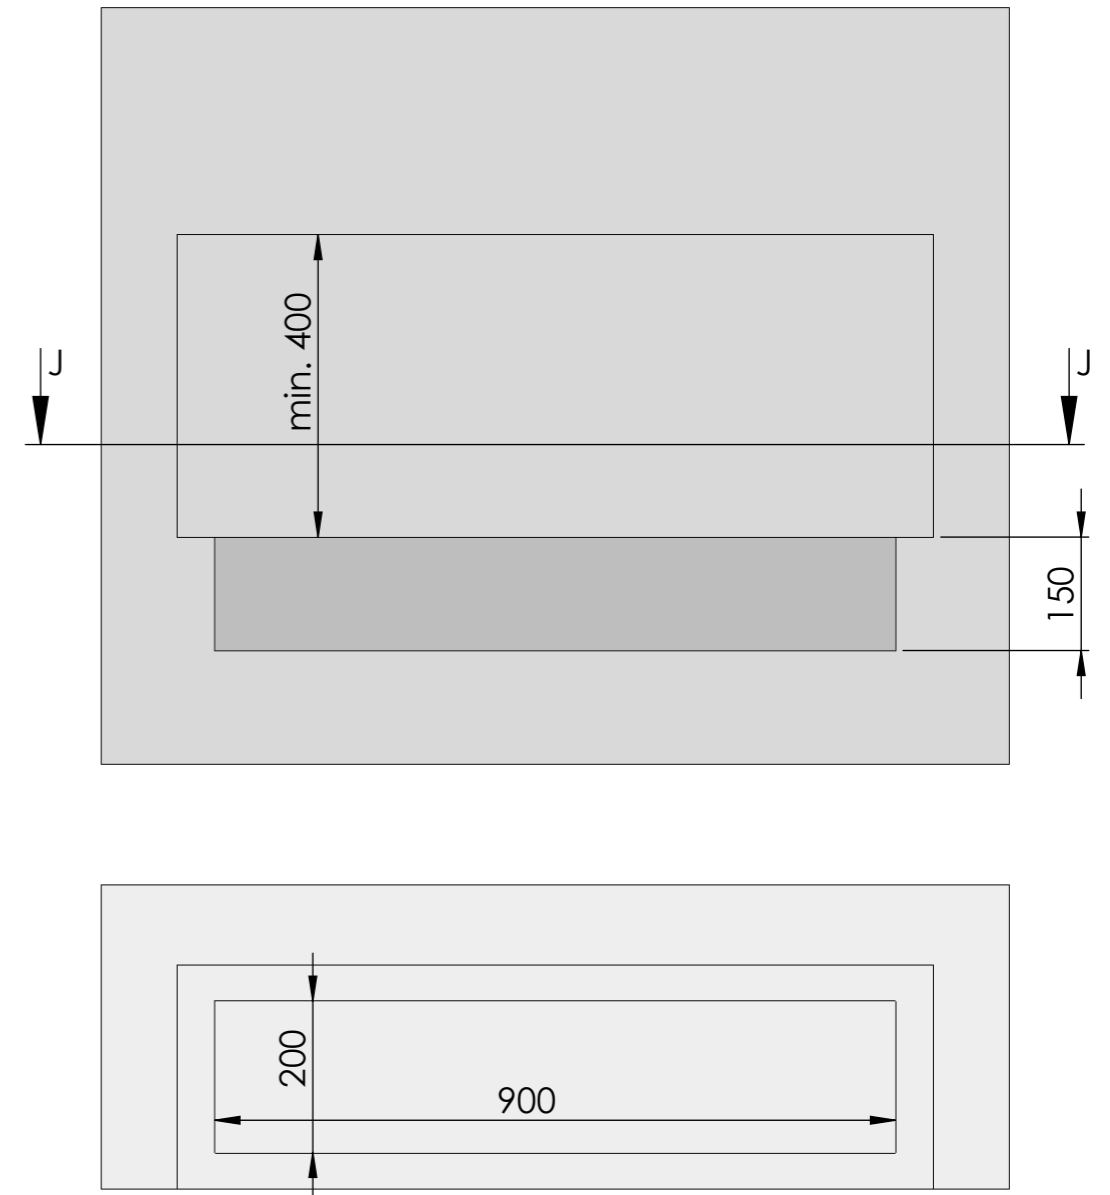

# Denver Basic 920

Flame Tray 700mm

With one 80mm high glass screen

With Remote control, Bluetooth/ App and six flame levels

**Please Note**, if using the minimum required dimensions for the wall cut-out, the wall in front of the safety chamber becomes very thin, only 7.5mm.

Mounting if top plate is to rest on top of surrounding surface  
 Note: base plate can get hot! Ensure that the surrounding surface can withstand a temperature of around 50 degrees C.

## Wall cut-out dimensions

SECTION J-J

<b>Dimensions are in millimeters</b>		 DecoFlame ApS Stenholm 14 DK-9400 Nørresundby TLF: +45 96 30 48 00 www.decoflame.com	<b>SCALE: 1:10</b>
MATERIAL:			FORMAT: A3
WEIGHT:	kg	Order Number:	SHEET 3 OF 7
REVISION:		DWG NO.	<b>Denver Basic 920</b>
Copyright of DecoFlame ApS Denmark, whose property this document remains. No part thereof may be disclosed, copied, duplicated or in any other way made use of, except with the approval of DecoFlame ApS DecoFlame Denmark.			

<b>Dimensions are in millimeters</b>		 DecoFlame ApS Stenholm 14 DK-9400 Nørresundby TLF: +45 96 30 48 00 www.decoflame.com	<b>SCALE: 1:20</b>
MATERIAL:			FORMAT: A3
WEIGHT: kg		Order Number:	SHEET 7 OF 7
REVISION:		DWG NO.	
Copyright of DecoFlame ApS Denmark, whose property this document remains. No part thereof may be disclosed, copied, duplicated or in any other way made use of, except with the approval of DecoFlame ApS DecoFlame Denmark.		Close the wall recess	