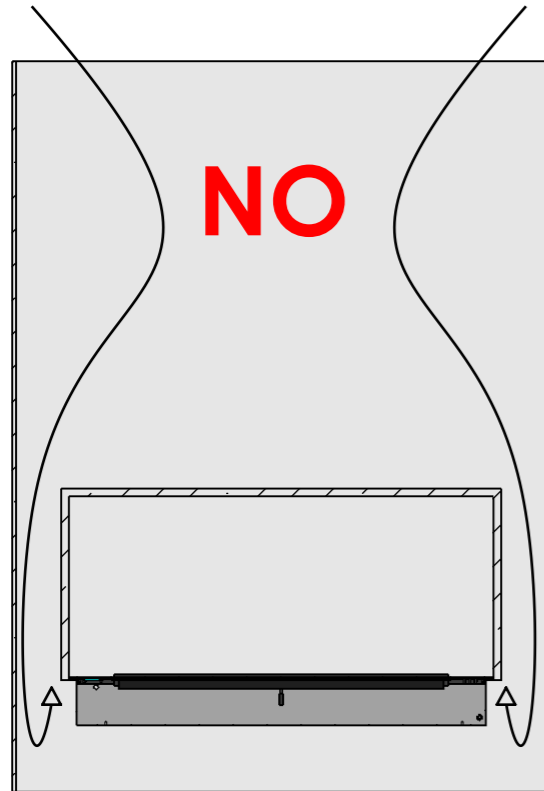

IMPORTANT INFORMATION

Particulars of the wall in which the fireplace shall be installed

DO NOT! install the fireplace in a wall construction which is open above and below the fireplace. The warm air will cause turbulences inside this hollow construction which will have a negative impact on the flames.