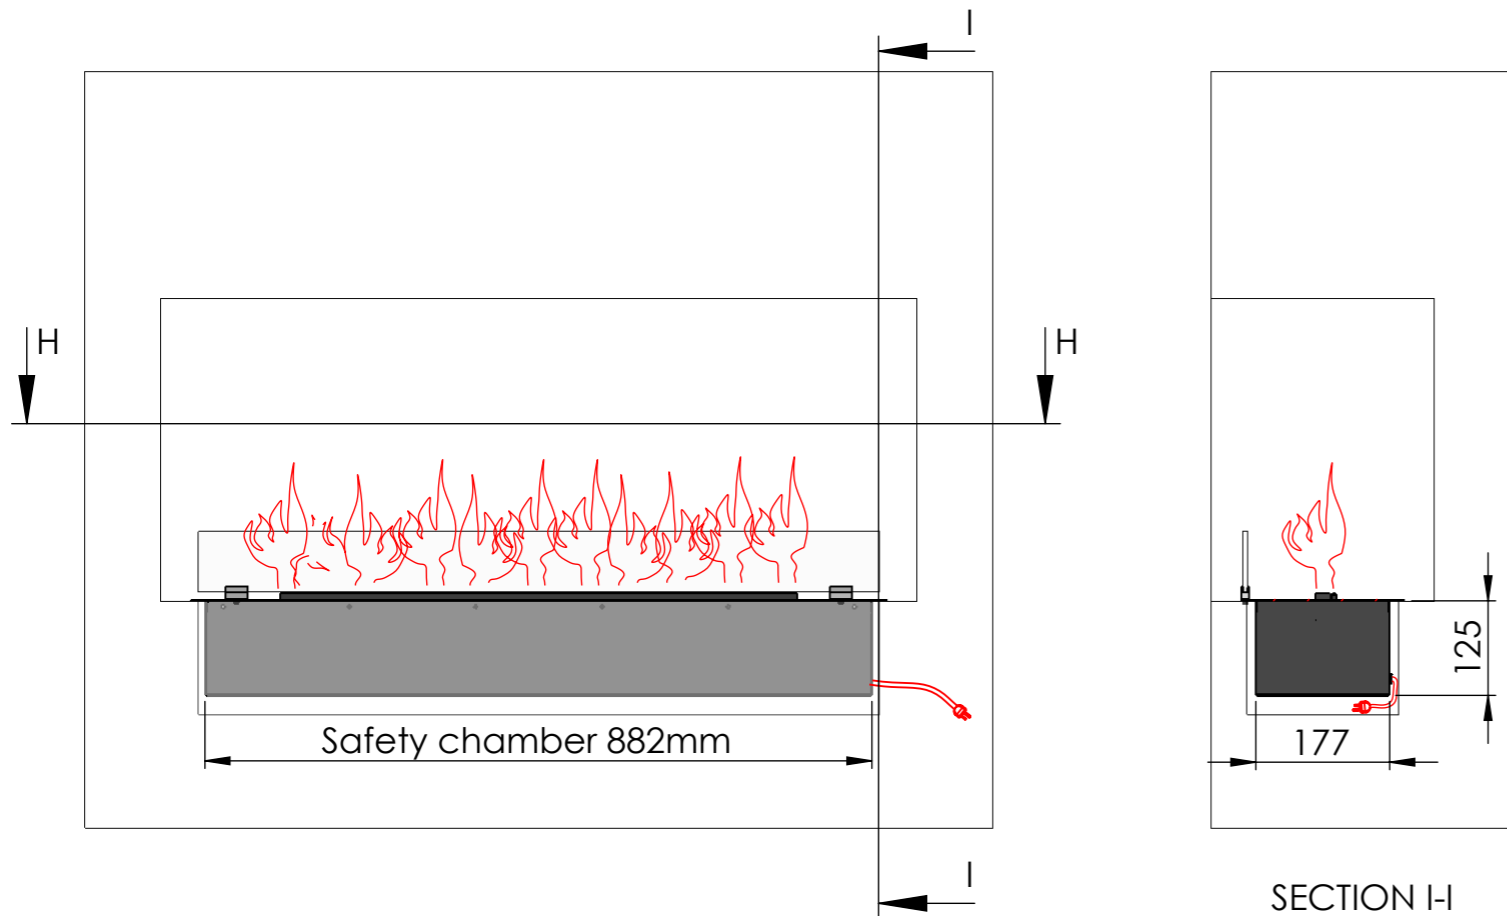

# Denver Basic 920

Flame Tray 700mm

With one 80mm high glass screen

With Remote control, Bluetooth/ App and six flame levels

**Please Note**, if using the minimum required dimensions for the wall cut-out, the wall in front of the safety chamber becomes very thin, only 7.5mm.

Mounting if top plate is to rest on top of surrounding surface  
 Note: base plate can get hot! Ensure that the surrounding surface can withstand a temperature of around 50 degrees C.

## Wall cut-out dimensions

SECTION J-J

<b>Dimensions are in millimeters</b>		 DecoFlame ApS Stenholm 14 DK-9400 Nørresundby TLF: +45 96 30 48 00 www.decoflame.com	<b>SCALE: 1:10</b>
MATERIAL:			FORMAT: A3
WEIGHT:	kg	Order Number:	SHEET 3 OF 7
REVISION:		DWG NO.	<b>Denver Basic 920</b>
Copyright of DecoFlame ApS Denmark, whose property this document remains. No part thereof may be disclosed, copied, duplicated or in any other way made use of, except with the approval of DecoFlame ApS DecoFlame Denmark.			

<b>Dimensions are in millimeters</b>		 DecoFlame ApS Stenholm 14 DK-9400 Nørresundby TLF: +45 96 30 48 00 www.decoflame.com	<b>SCALE: 1:20</b>
MATERIAL:			FORMAT: A3
WEIGHT: kg		Order Number:	SHEET 7 OF 7
REVISION:		DWG NO.	
Copyright of DecoFlame ApS Denmark, whose property this document remains. No part thereof may be disclosed, copied, duplicated or in any other way made use of, except with the approval of DecoFlame ApS DecoFlame Denmark.		Close the wall recess	