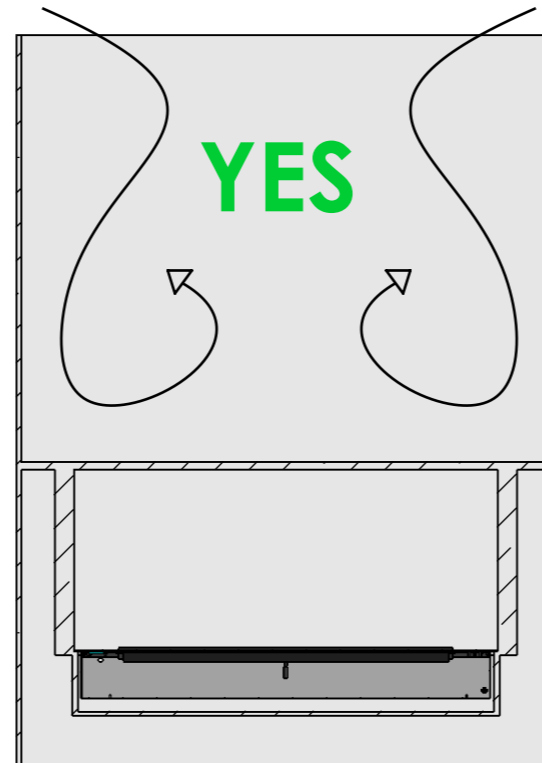

# Denver Basic 920

Flame Tray 700mm

With one 80mm high glass screen

With Remote control, Bluetooth/ App and six flame levels

**Please Note**, if using the minimum required dimensions for the wall cut-out, the wall in front of the safety chamber becomes very thin, only 7.5mm.

## Wall cut-out dimensions

SECTION J-J

<b>Dimensions are in millimeters</b>		 DecoFlame ApS Stenholm 14 DK-9400 Nørresundby TLF: +45 96 30 48 00 www.decoflame.com	<b>SCALE: 1:10</b>
MATERIAL:			FORMAT: A3
WEIGHT:	kg	Order Number:	SHEET 3 OF 7
REVISION:		DWG NO.	<b>Denver Basic 920</b>
Copyright of DecoFlame ApS Denmark, whose property this document remains. No part thereof may be disclosed, copied, duplicated or in any other way made use of, except with the approval of DecoFlame ApS DecoFlame Denmark.			

**DO!** install the fireplace in an open-wall construction, which is closed above and below the fireplace. Make sure to create a closed cavity for the section below the base plate of the fire.

**DO!** install the fireplace in a massive wall (made of bricks, stone or gas beton) using the wall cut-out dimensions mentioned on the previous page.

<b>Dimensions are in millimeters</b>		 DecoFlame ApS Stenholm 14 DK-9400 Nørresundby TLF: +45 96 30 48 00 www.decoflame.com	<b>SCALE: 1:20</b>
MATERIAL:			FORMAT: A3
WEIGHT: kg		Order Number:	SHEET 7 OF 7
REVISION:		DWG NO.	
Copyright of DecoFlame ApS Denmark, whose property this document remains. No part thereof may be disclosed, copied, duplicated or in any other way made use of, except with the approval of DecoFlame ApS DecoFlame Denmark.		Close the wall recess	