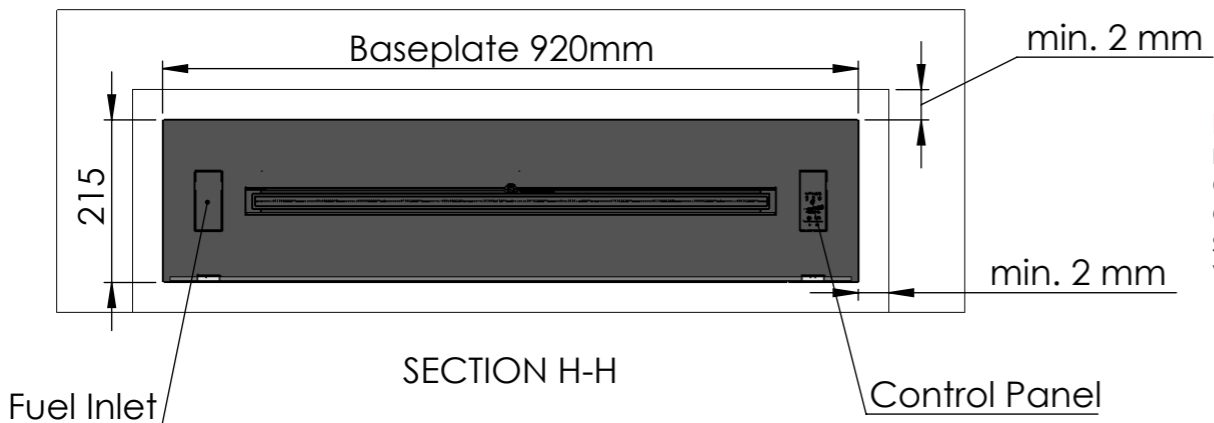

# Denver Basic 920

Flame Tray 700mm

With one 80mm high glass screen

With Remote control, Bluetooth/ App and six flame levels

**Please Note**, if using the minimum required dimensions for the wall cut-out, the wall in front of the safety chamber becomes very thin, only 7.5mm.

## Wall cut-out dimensions

SECTION J-J

<b>Dimensions are in millimeters</b>		 DecoFlame ApS Stenholm 14 DK-9400 Nørresundby TLF: +45 96 30 48 00 www.decoflame.com	<b>SCALE: 1:10</b>
MATERIAL:			FORMAT: A3
WEIGHT:	kg	Order Number:	SHEET 3 OF 7
REVISION:		DWG NO.	<b>Denver Basic 920</b>
Copyright of DecoFlame ApS Denmark, whose property this document remains. No part thereof may be disclosed, copied, duplicated or in any other way made use of, except with the approval of DecoFlame ApS DecoFlame Denmark.			

<b>Dimensions are in millimeters</b>		 DecoFlame ApS Stenholm 14 DK-9400 Nørresundby TLF: +45 96 30 48 00 www.decoflame.com	<b>SCALE: 1:20</b>
MATERIAL:			FORMAT: A3
WEIGHT: kg		Order Number:	SHEET 7 OF 7
REVISION:		DWG NO.	
Copyright of DecoFlame ApS Denmark, whose property this document remains. No part thereof may be disclosed, copied, duplicated or in any other way made use of, except with the approval of DecoFlame ApS DecoFlame Denmark.		Close the wall recess	