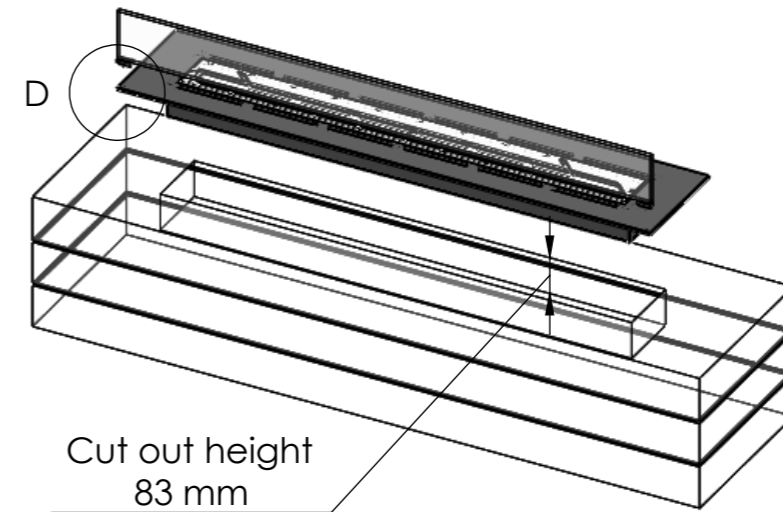

Montreal brushed stainless steel base plate with 1 x 1000 mm burner and safety chamber

With 10 mm Diamond tempered glass to the front and back

Mounting if top plate is to rest on top of surrounding surface
Note: base plate can get hot! Ensure that the surrounding surface can withstand a temperature of around 50 degrees C.

Dimensions are in millimeters		 Decoflame ApS Stenholm 14 DK-9400 Nørresundby TLF: +45 96 30 48 00 www.decoflame.com	SCALE: 1:5
MATERIAL:			FORMAT: A3
WEIGHT:	kg	Order Number:	SHEET 1 OF 1
REVISION:		DWG NO.:	
Copyright of Decoflame ApS Denmark, whose property this document remains. No part thereof may be disclosed, copied, duplicated or in any other way made use of, except with the approval of Decoflame ApS.			