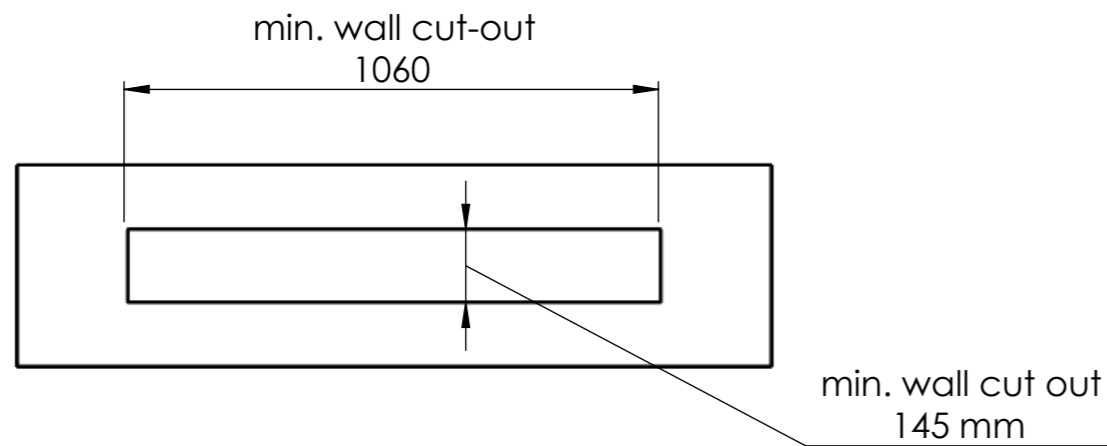

Montreal brushed stainless steel base plate with 1 x 1000 mm burner and safety chamber

With 10 mm Diamond tempered glass to the front and back

Mounting if top plate is to rest on top of surrounding surface
Note: base plate can get hot! Ensure that the surrounding surface can withstand a temperature of around 50 degrees C.

Dimensions are in millimeters		 Decoflame ApS Stenholm 14 DK-9400 Nørresundby TLF: +45 96 30 48 00 www.decoflame.com	SCALE: 1:5
MATERIAL:			FORMAT: A3
WEIGHT:	kg	Order Number:	SHEET 1 OF 1
REVISION:		DWG NO.:	
Copyright of Decoflame ApS Denmark, whose property this document remains. No part thereof may be disclosed, copied, duplicated or in any other way made use of, except with the approval of Decoflame ApS.			