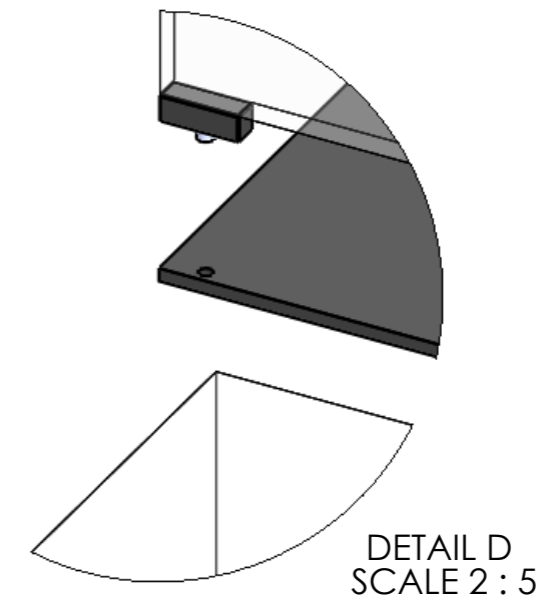

Montreal brushed stainless steel base plate with 1 x 1000 mm burner and safety chamber

With 10 mm Diamond tempered glass to the front and back

Mounting if top plate is to rest on top of surrounding surface
Note: base plate can get hot! Ensure that the surrounding surface can withstand a temperature of around 50 degrees C.

Dimensions are in millimeters		 Decoflame ApS Stenholm 14 DK-9400 Nørresundby TLF: +45 96 30 48 00 www.decoflame.com	SCALE: 1:5
MATERIAL:			FORMAT: A3
WEIGHT:	kg	Order Number:	SHEET 1 OF 1
REVISION:		DWG NO.:	
Copyright of Decoflame ApS Denmark, whose property this document remains. No part thereof may be disclosed, copied, duplicated or in any other way made use of, except with the approval of Decoflame ApS.			