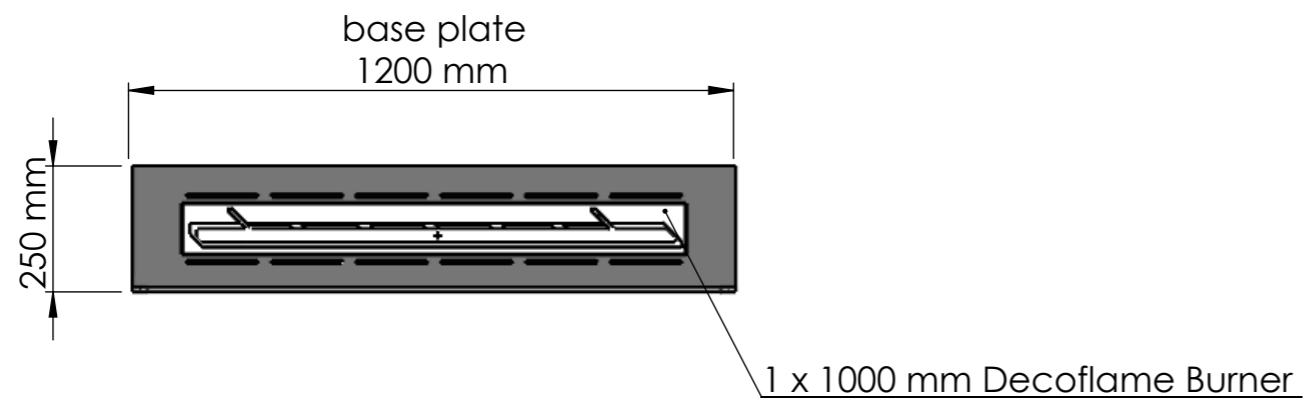

Montreal brushed stainless steel base plate with 1 x 1000 mm burner and safety chamber

With 10 mm Diamond tempered glass to the front and back

Mounting if top plate is to rest on top of surrounding surface
Note: base plate can get hot! Ensure that the surrounding surface can withstand a temperature of around 50 degrees C.

Dimensions are in millimeters		 Decoflame ApS Stenholm 14 DK-9400 Nørresundby TLF: +45 96 30 48 00 www.decoflame.com	SCALE: 1:5
MATERIAL:			FORMAT: A3
WEIGHT:	kg	Order Number:	SHEET 1 OF 1
REVISION:		DWG NO.:	
Copyright of Decoflame ApS Denmark, whose property this document remains. No part thereof may be disclosed, copied, duplicated or in any other way made use of, except with the approval of Decoflame ApS.			